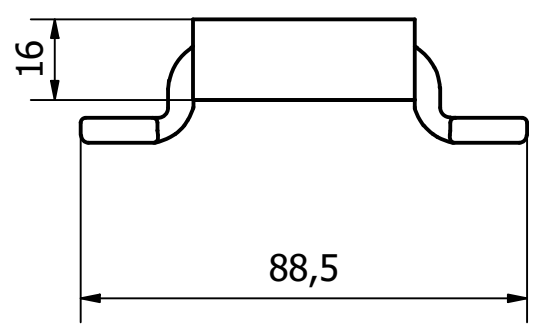

PARTS LIST			
ITEM	QTY	PART NUMBER	DESCRIPTION
1	1	4279-001-1	STITCHED LEATHER STRAP
2	1	4279-001-3	M/STEEL-BLACK JAPANED STAPLES
3	1	4279-001-4	M/STEEL-BLACK JAPANED STAPLES

GENERAL TOLERANCES ON LENGTHS

0.5 - 6 ± 0.1mm
6 - 30 ± 0.2mm
30 - 120 ± 0.3mm
120 - 400 ± 0.5mm
400 - 1000 ± 0.8mm
1000 - 2000 ± 1.2mm
2000 - 4000 ± 2.0mm

DRAWN BY  
S.R

CHECKED BY  
A.P

SCALE  
1:2

MATERIAL  
SEE TABLE

MASS  
0.133 kg