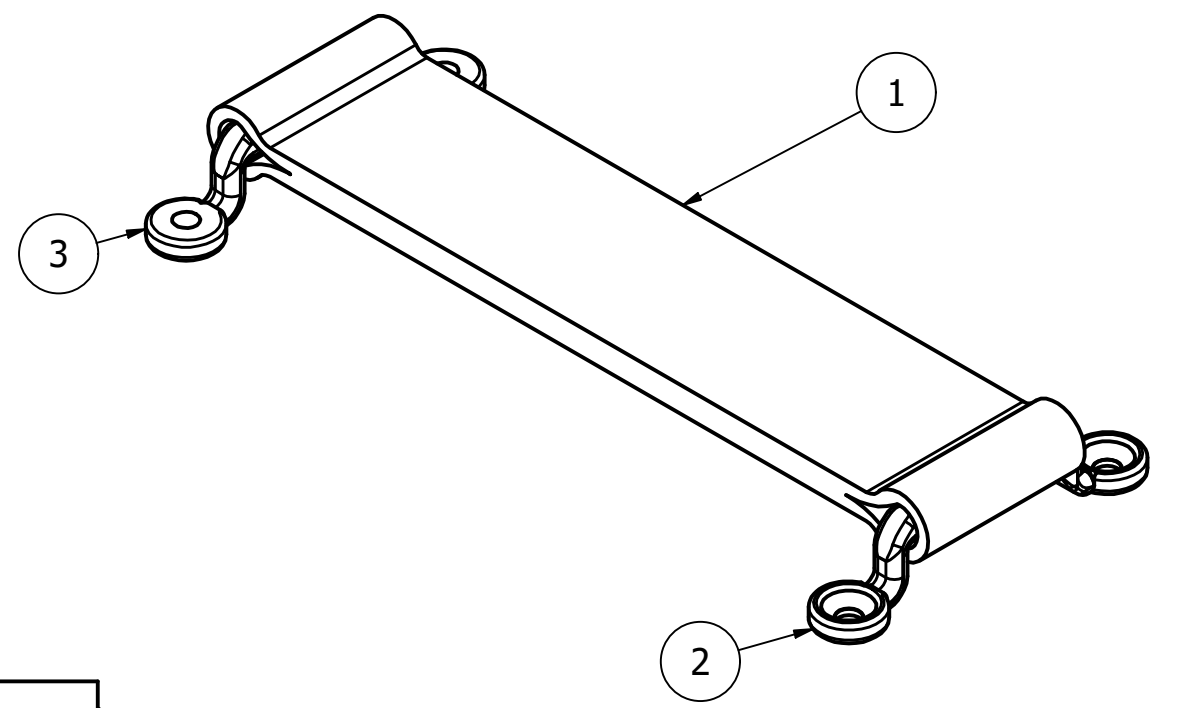

PARTS LIST			
ITEM	QTY	PART NUMBER	DESCRIPTION
1	1	4279-001-1	STITCHED LEATHER STRAP
2	1	4279-001-3	M/STEEL-BLACK JAPANED STAPLES
3	1	4279-001-4	M/STEEL-BLACK JAPANED STAPLES

GENERAL TOLERANCES ON LENGTHS

0.5 - 6 ± 0.1mm
6 - 30 ± 0.2mm
30 - 120 ± 0.3mm
120 - 400 ± 0.5mm
400 - 1000 ± 0.8mm
1000 - 2000 ± 1.2mm
2000 - 4000 ± 2.0mm

DRAWN BY  
S.R

CHECKED BY  
A.P

SCALE  
1:2

MATERIAL  
SEE TABLE

MASS  
0.133 kg