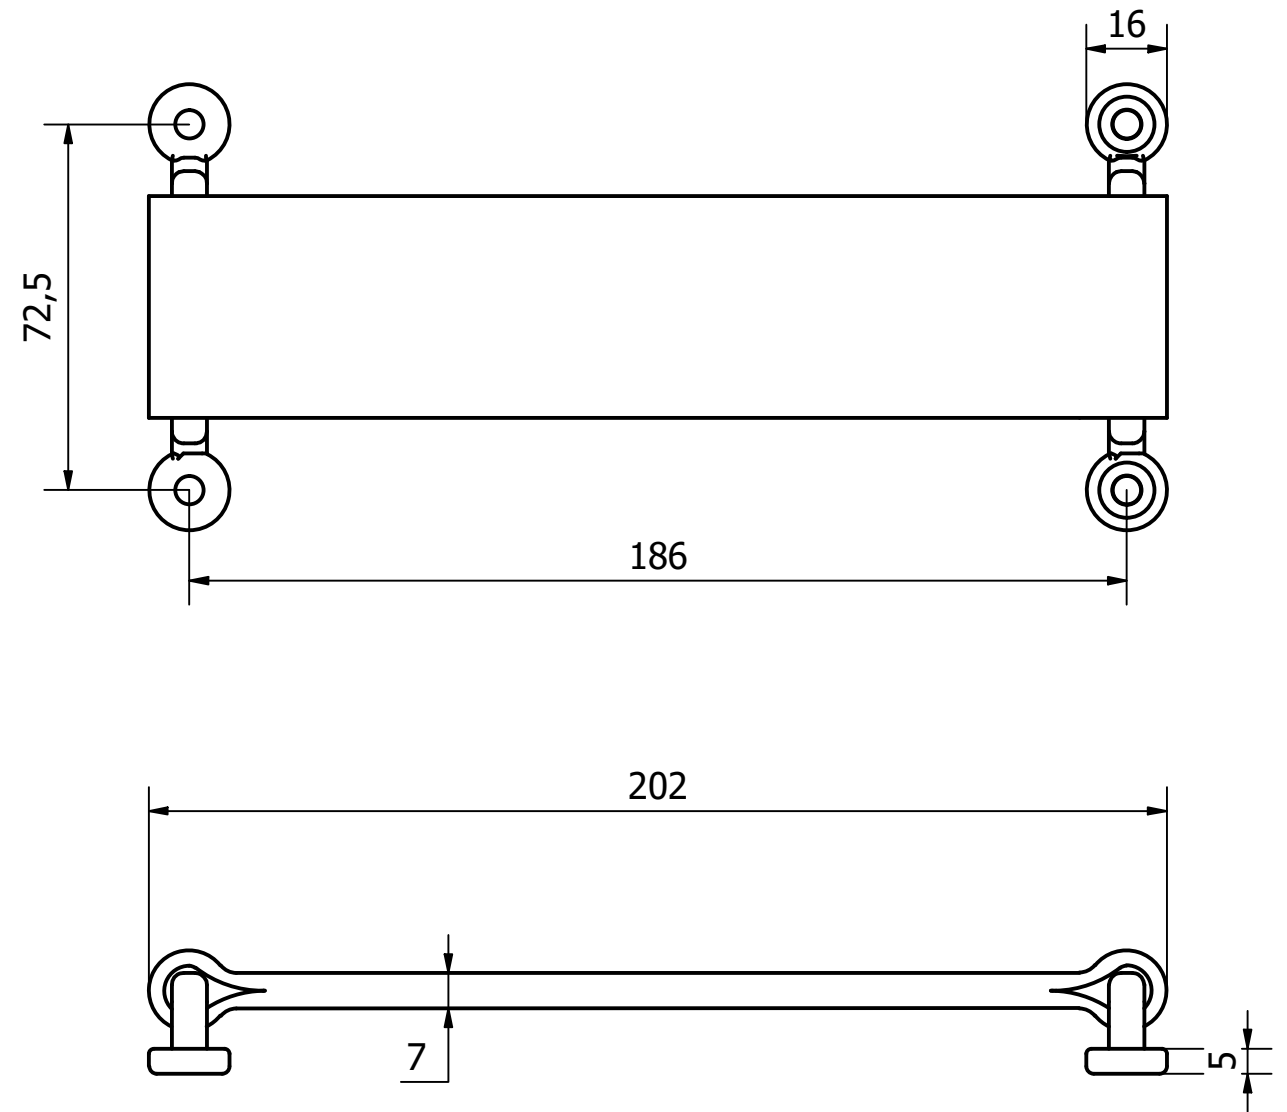

PARTS LIST			
ITEM	QTY	PART NUMBER	DESCRIPTION
1	1	4279-001-1	STITCHED LEATHER STRAP
2	1	4279-001-3	M/STEEL-BLACK JAPANED STAPLES
3	1	4279-001-4	M/STEEL-BLACK JAPANED STAPLES

GENERAL TOLERANCES ON LENGTHS

0.5 - 6 ± 0.1mm
6 - 30 ± 0.2mm
30 - 120 ± 0.3mm
120 - 400 ± 0.5mm
400 - 1000 ± 0.8mm
1000 - 2000 ± 1.2mm
2000 - 4000 ± 2.0mm

DRAWN BY  
S.R

CHECKED BY  
A.P

SCALE  
1:2

MATERIAL  
SEE TABLE

MASS  
0.133 kg

FINISH  
SEE TABLE

Date  
12/08/2021

ALL DIMS IN MM UNLESS STATED DO NOT SCALE

A3

LEATHER DOOR STRAP

4279/001

Edition  
1

Sheet  
1 / 1